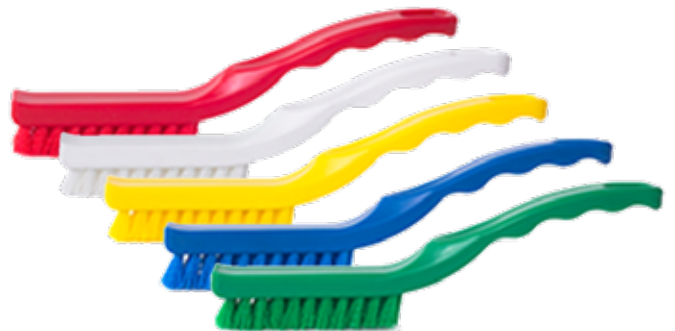

Narrow Detail Hand Brush

Item Number:
KHES-NDHB

- Stiff PBT fiber filament
- Polypropylene handle styles allow scrubbing various areas
- Ergonomically designed for in-hand comfort

Available Sizes	Trim Length	Available Colors
8-1/2"	3/4"	☐ ☐ ☐ ☐ ☐

☐ Household
☐ Restaurant
☐ Janitorial